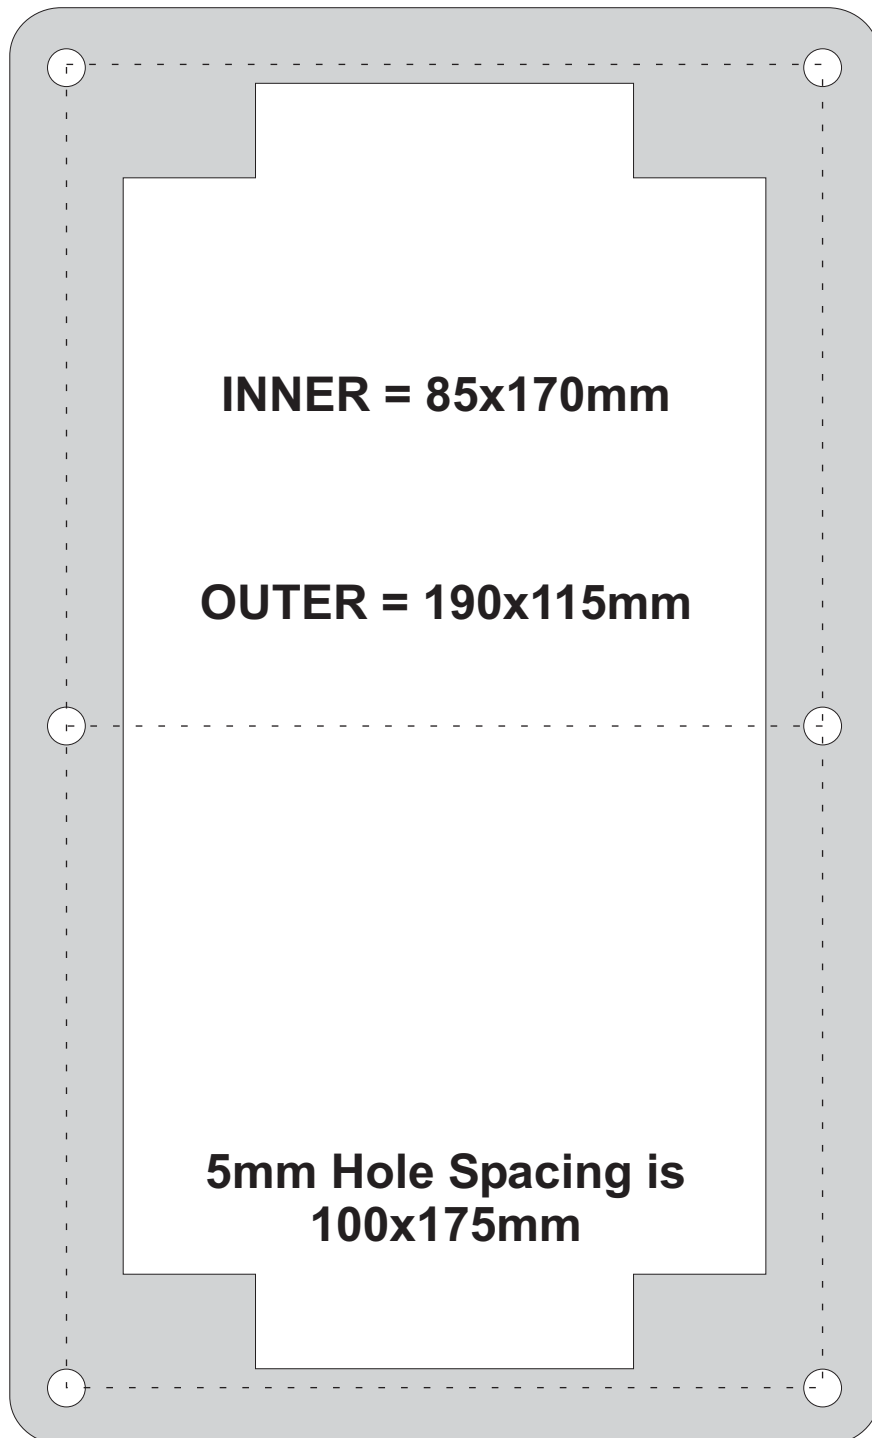

NeoPro5i Ribbon Tweeter Cut-Out

PRINT TO A4 SHOULD BE TO SCALE